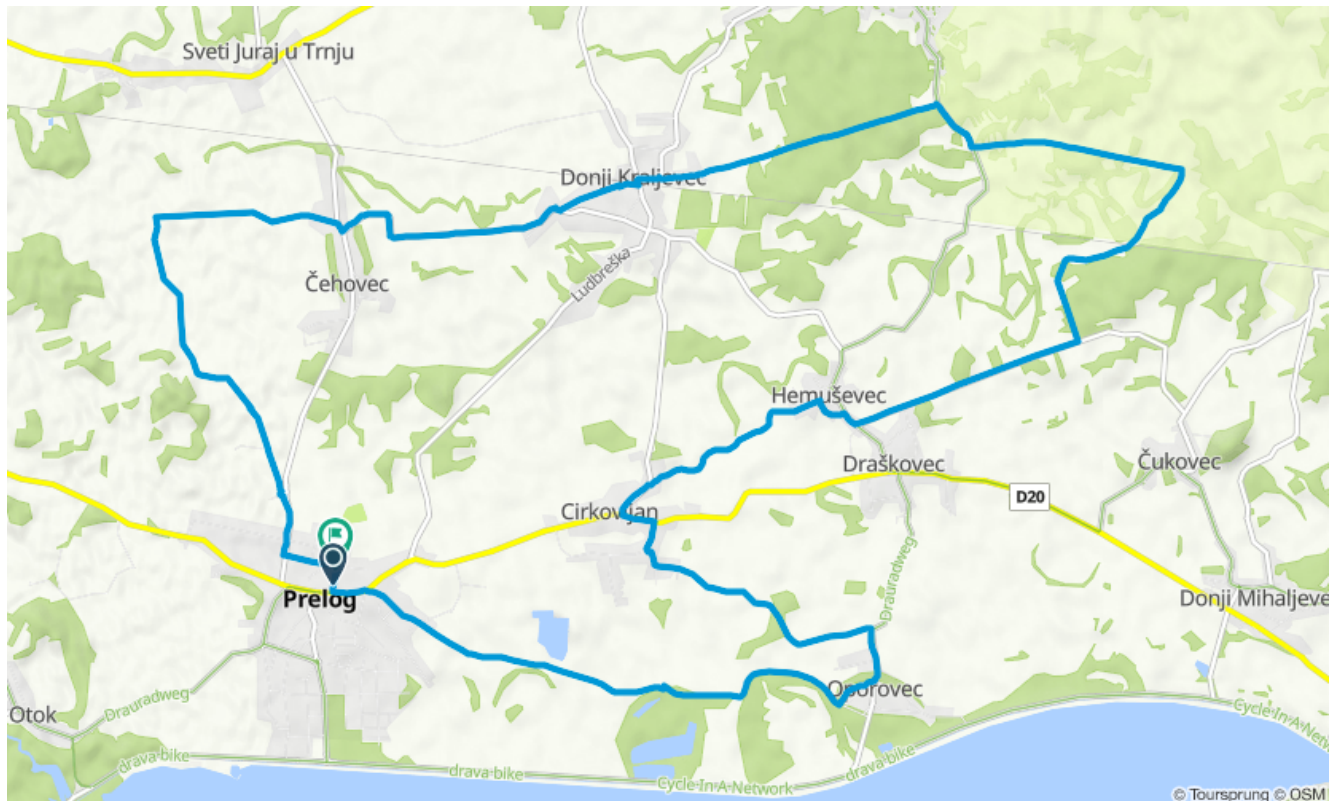

Opens route in mobile browser or app

DUST PUNK

by nenad ciglar

15 km gravela, 13 km asfalta

DISTANCE: 28 km
TOTAL VERTICAL CLIMB: 13 m
SURFACE: Gravel
CATEGORY: MTB

Route Overview

Route Details

Map 1 / 10

Map 2 / 10

Map 3 / 10

Map 4 / 10

Map 5 / 10

Map 6 / 10

Map 7 / 10

Map 8 / 10

Map 9 / 10

Map 10 / 10

powered by Bikemap • <https://www.bikemap.net/en/r/4758116/> • 09/17/2020